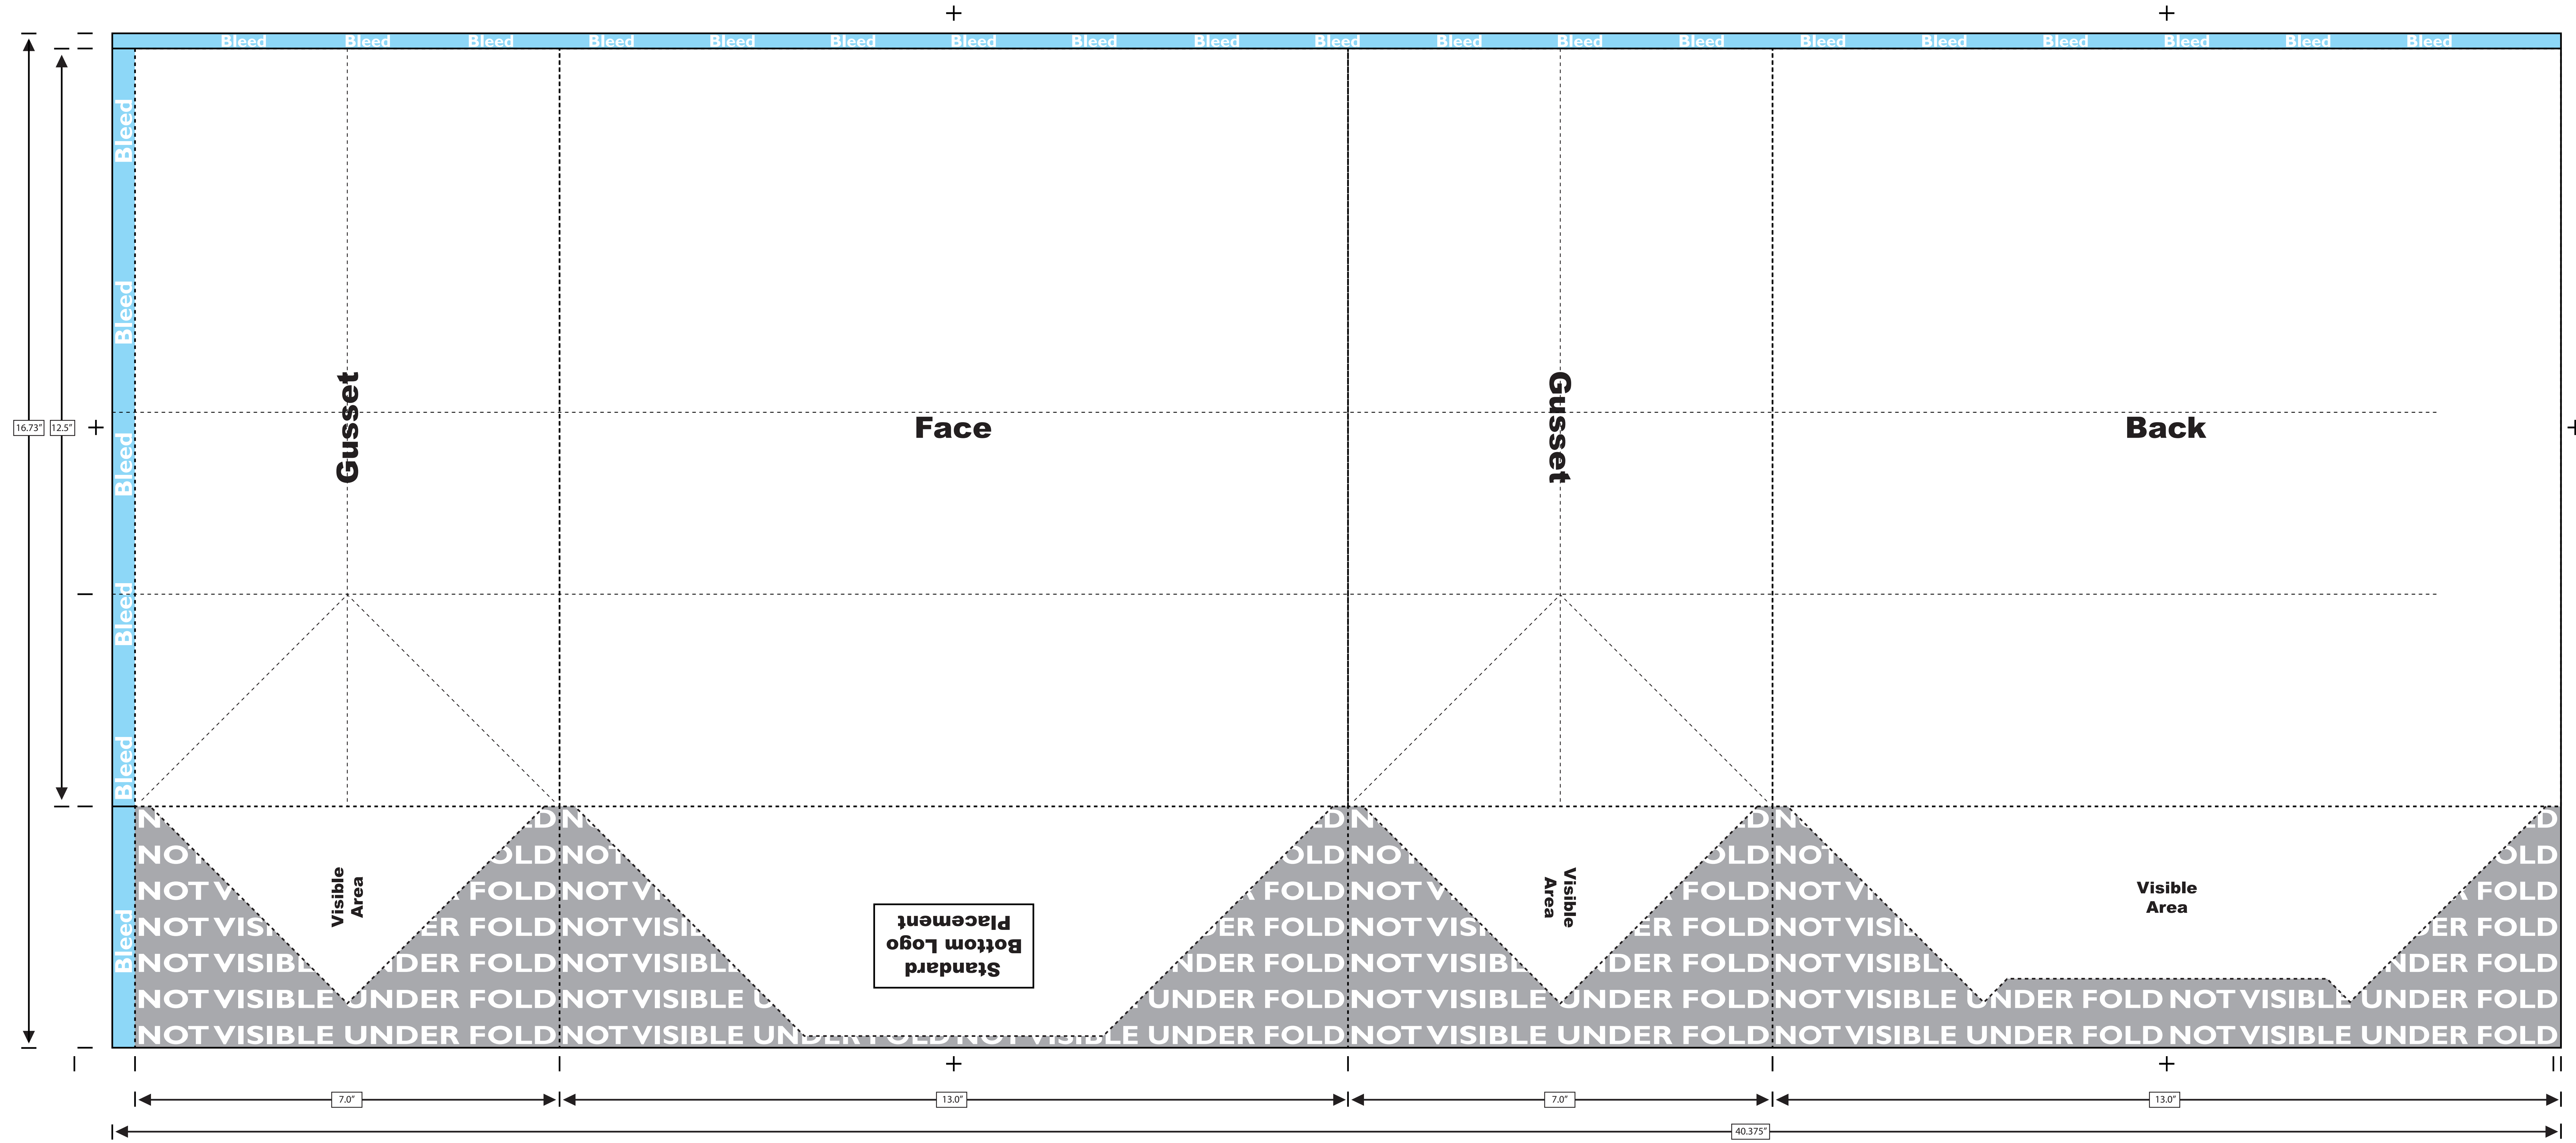

A Division of ProAmpac Contact submitart@tulsack.com or 800-228-1936 with questions.

13 x 7 x 13 Serrated Edge Shopping Bag Template

Please see In-Line Flexo Art Guidelines before beginning. Bag height on template is shorter than actual finished bag height. This is not an error. It is a requirement allowing for flexographic plate thickness and cylinder mounting.

Please work in named/specified spot colors. Three color maximum.

Toggle Information layer visibility off for clear view of template outlines for design work.